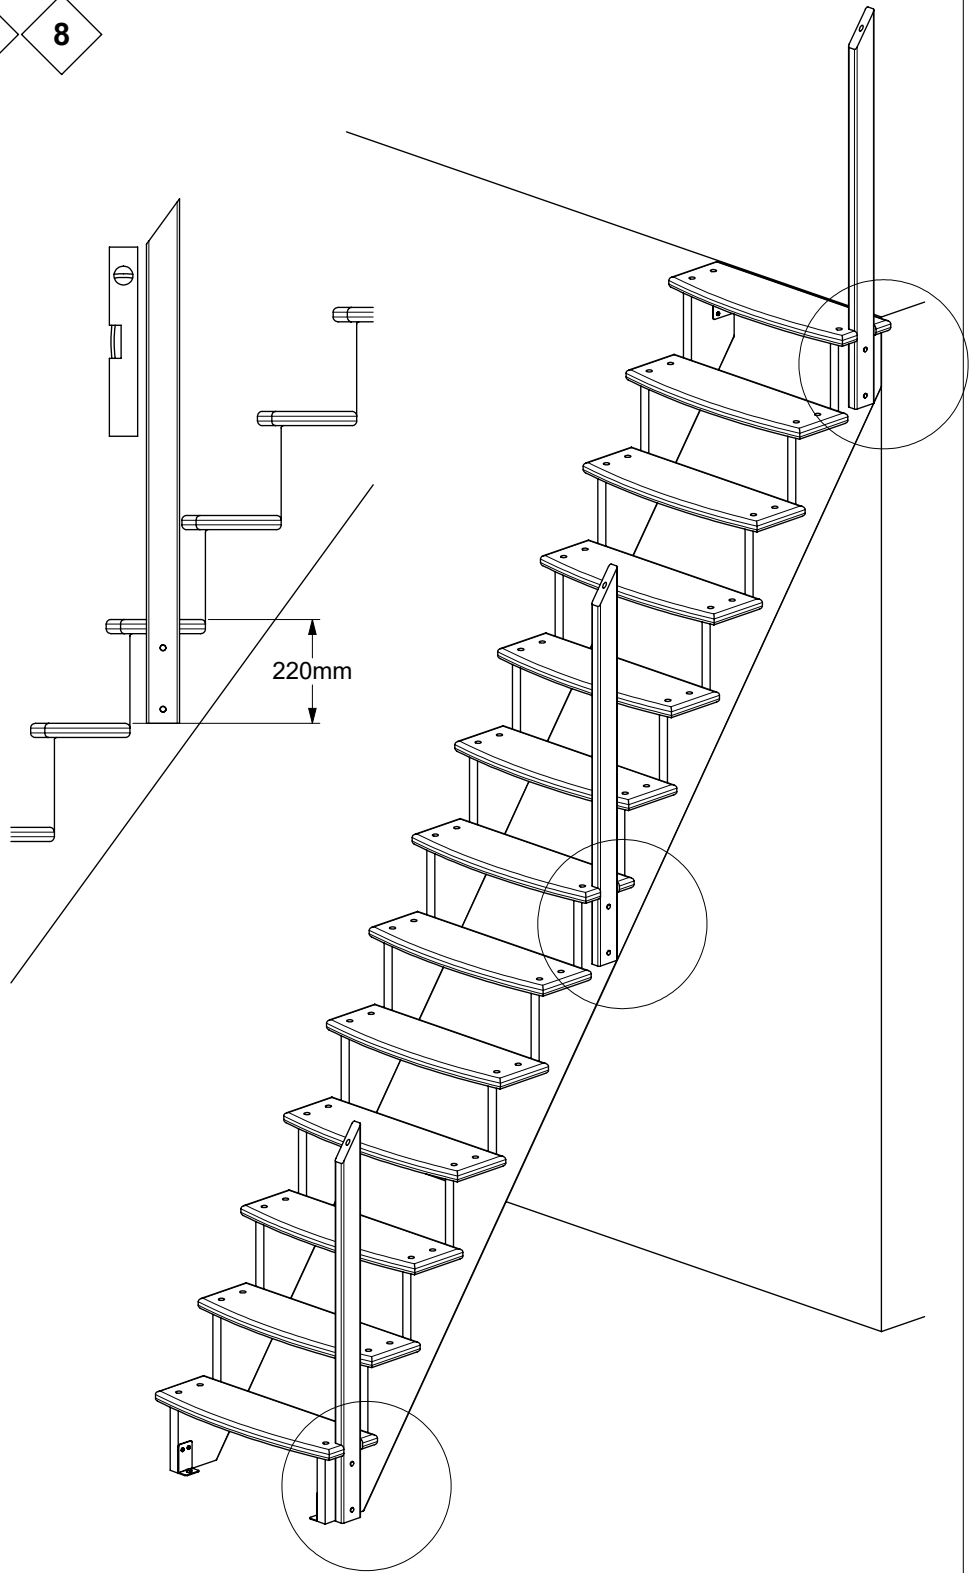

LYON

Installation instruction
Montageanleitung
Instruction de montage

1

Y: 220mm			
N [st / p]	Z [mm]	X [mm]	
		B: 650mm	B: 750mm
11	2420	1810	1810
12	2640	1970	1970
13	2860	2130	2130

2

5

6

7

8

7

8