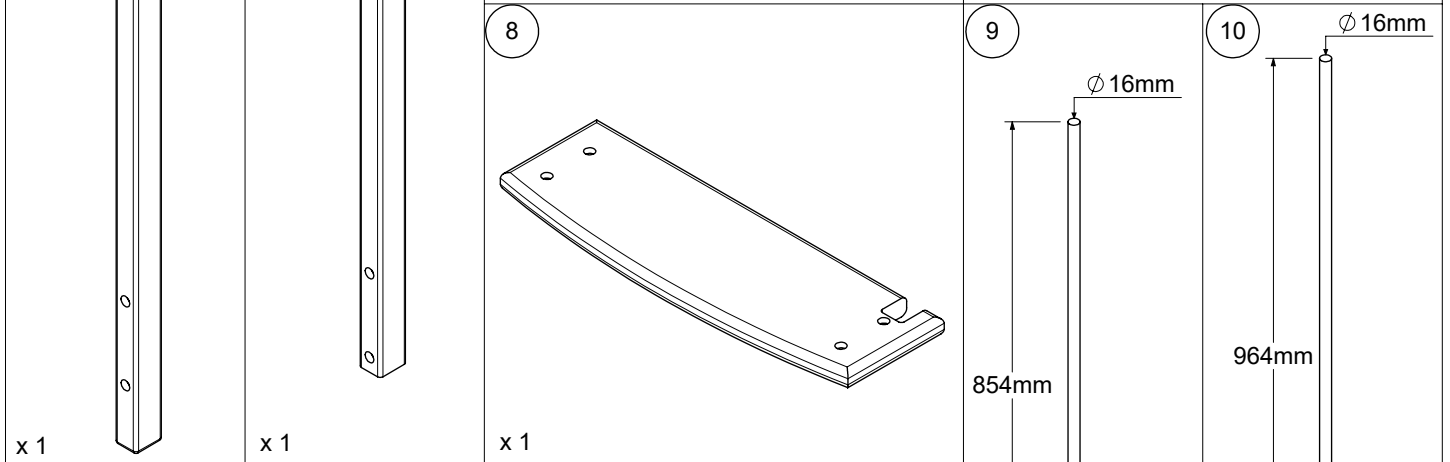

LYON

Installation instruction
Montageanleitung
Instruction de montage

Y: 220mm			
N [st /p]	Z [mm]	X [mm]	
		B: 650mm	B: 750mm
11	2420	1810	1810
12	2640	1970	1970
13	2860	2130	2130

2

1122mm

4

1158mm

2

5

2 x
 \varnothing 4mm
 ∇ 70mm

2 x
 \varnothing 4mm
 ∇ 70mm