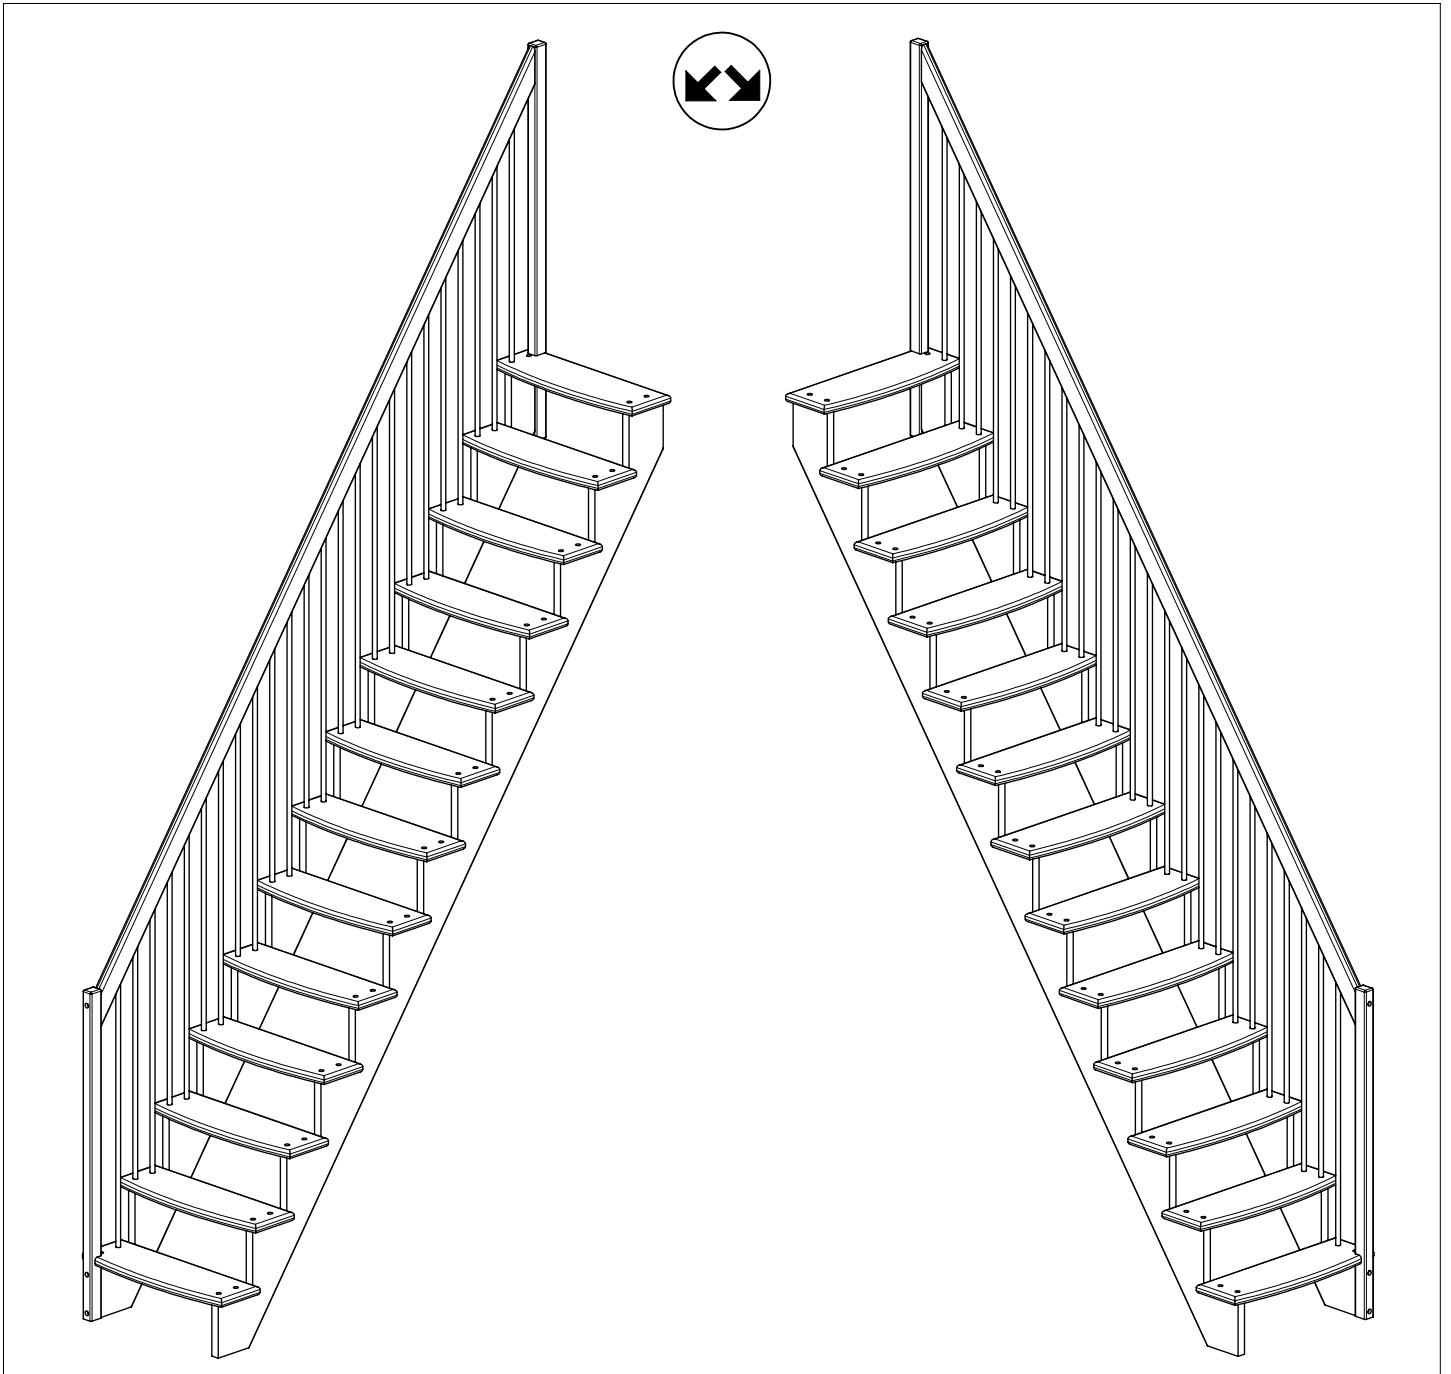

LYON

Installation instruction
Montageanleitung
Instruction de montage

Y: 220mm			
N [st /p]	Z [mm]	X [mm]	
		B: 650mm	B: 750mm
11	2420	1810	1810
12	2640	1970	1970
13	2860	2130	2130

2

1122mm

4

1158mm

2

5

2 x
 \varnothing 4mm
 ∇ 70mm

2 x
 \varnothing 4mm
 ∇ 70mm