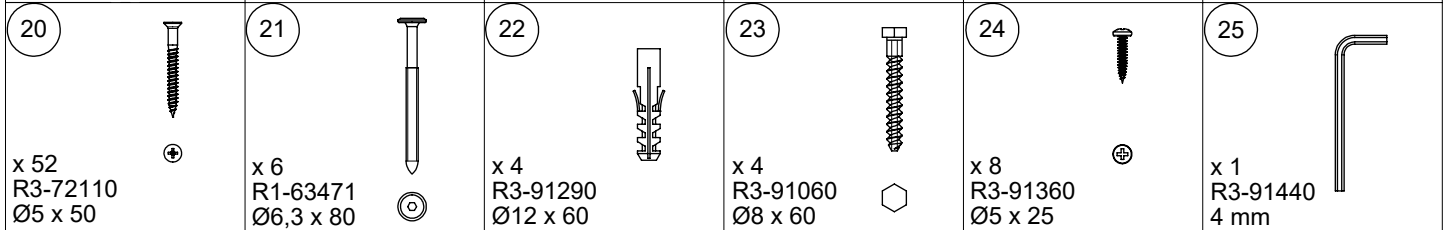

LYON

Installation instruction
Montageanleitung
Instruction de montage

Y: 220mm			
N [st /p]	Z [mm]	X [mm]	
		B: 650mm	B: 750mm
11	2420	1810	1810
12	2640	1970	1970
13	2860	2130	2130

2

1122mm

4

1158mm

2

5

2 x
 \varnothing 4mm
 ∇ 70mm

2 x
 \varnothing 4mm
 ∇ 70mm