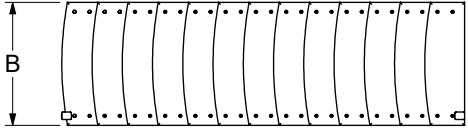

LYON

Installation instruction
Montageanleitung
Instruction de montage

Y: 220mm			
N [st /p]	Z [mm]	X [mm]	
		B: 650mm	B: 750mm
11	2420	1810	1810
12	2640	1970	1970
13	2860	2130	2130

2

1122mm

4

1158mm

2

5

2 x
 \varnothing 4mm
 ∇ 70mm

2 x
 \varnothing 4mm
 ∇ 70mm