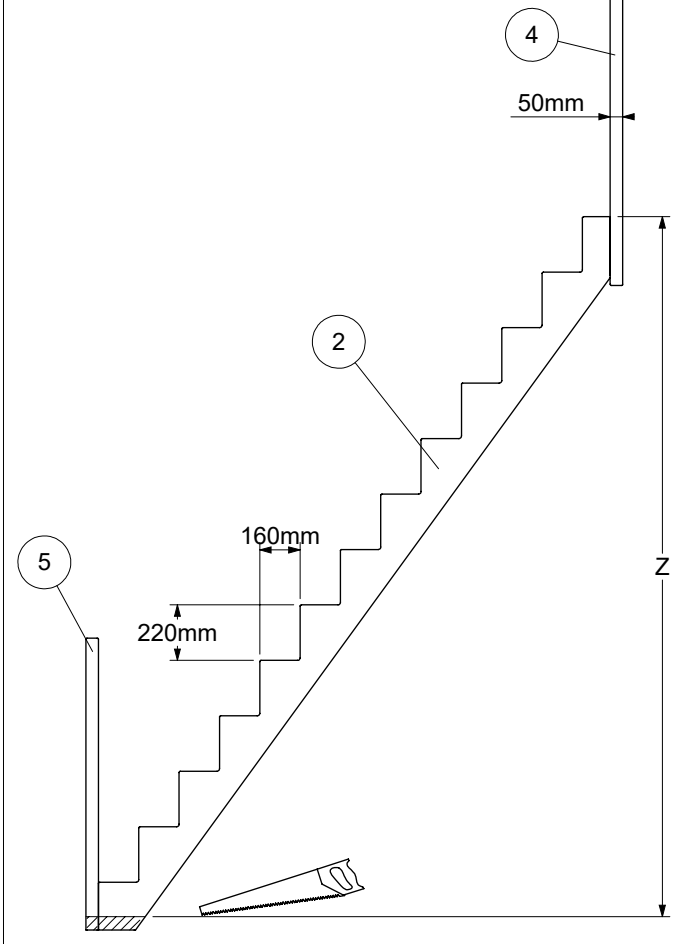

LYON

Installation instruction
Montageanleitung
Instruction de montage

Y: 220mm			
N [st /p]	Z [mm]	X [mm]	
		B: 650mm	B: 750mm
11	2420	1810	1810
12	2640	1970	1970
13	2860	2130	2130

2

1122mm

4

1158mm

2

5

2 x
 \varnothing 4mm
 ∇ 70mm

2 x
 \varnothing 4mm
 ∇ 70mm