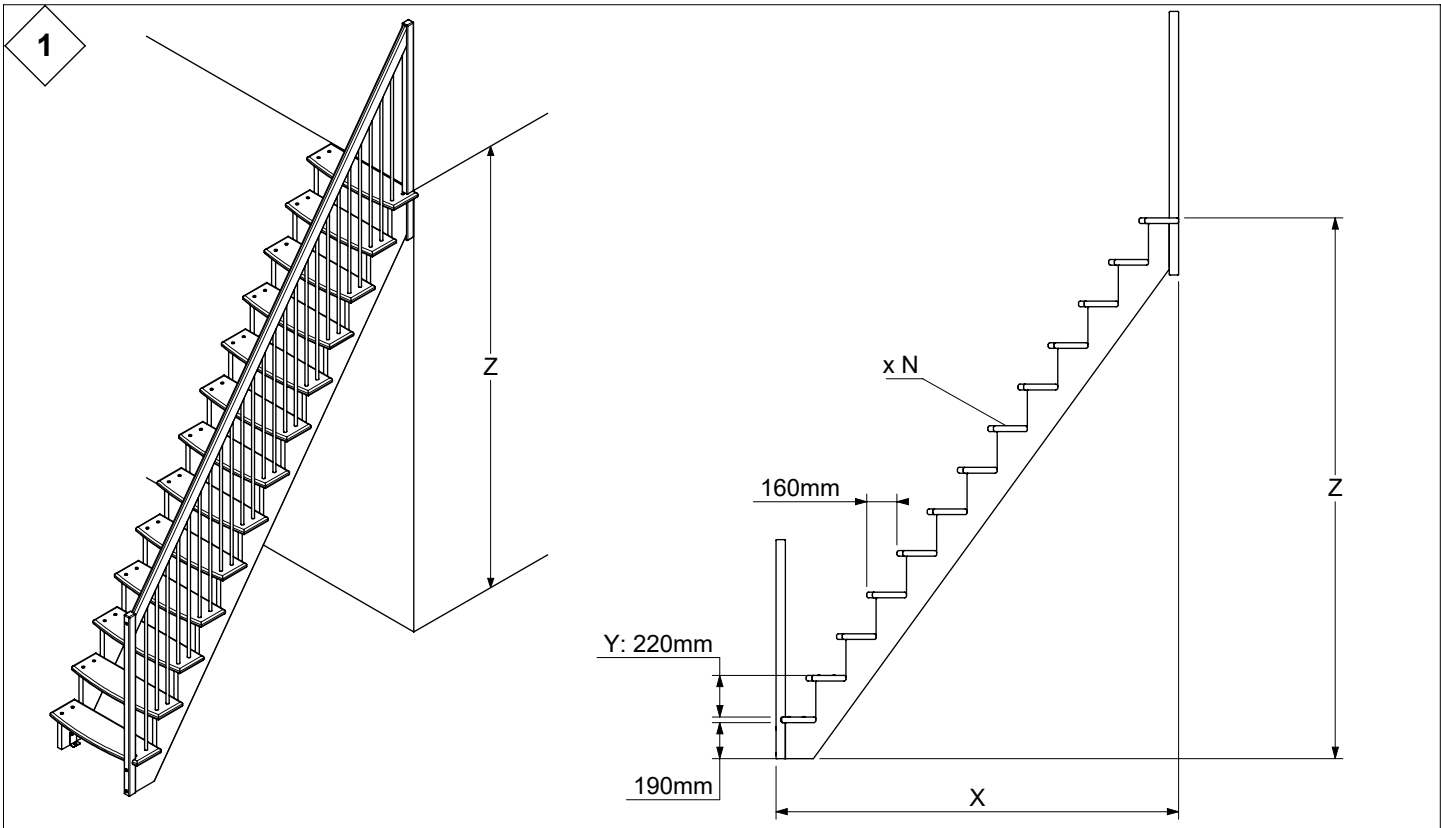

LYON

Installation instruction
Montageanleitung
Instruction de montage

Y: 220mm			
N [st /p]	Z [mm]	X [mm]	
		B: 650mm	B: 750mm
11	2420	1810	1810
12	2640	1970	1970
13	2860	2130	2130

2

1122mm

4

1158mm

2

5

2 x
 \varnothing 4mm
 ∇ 70mm

2 x
 \varnothing 4mm
 ∇ 70mm