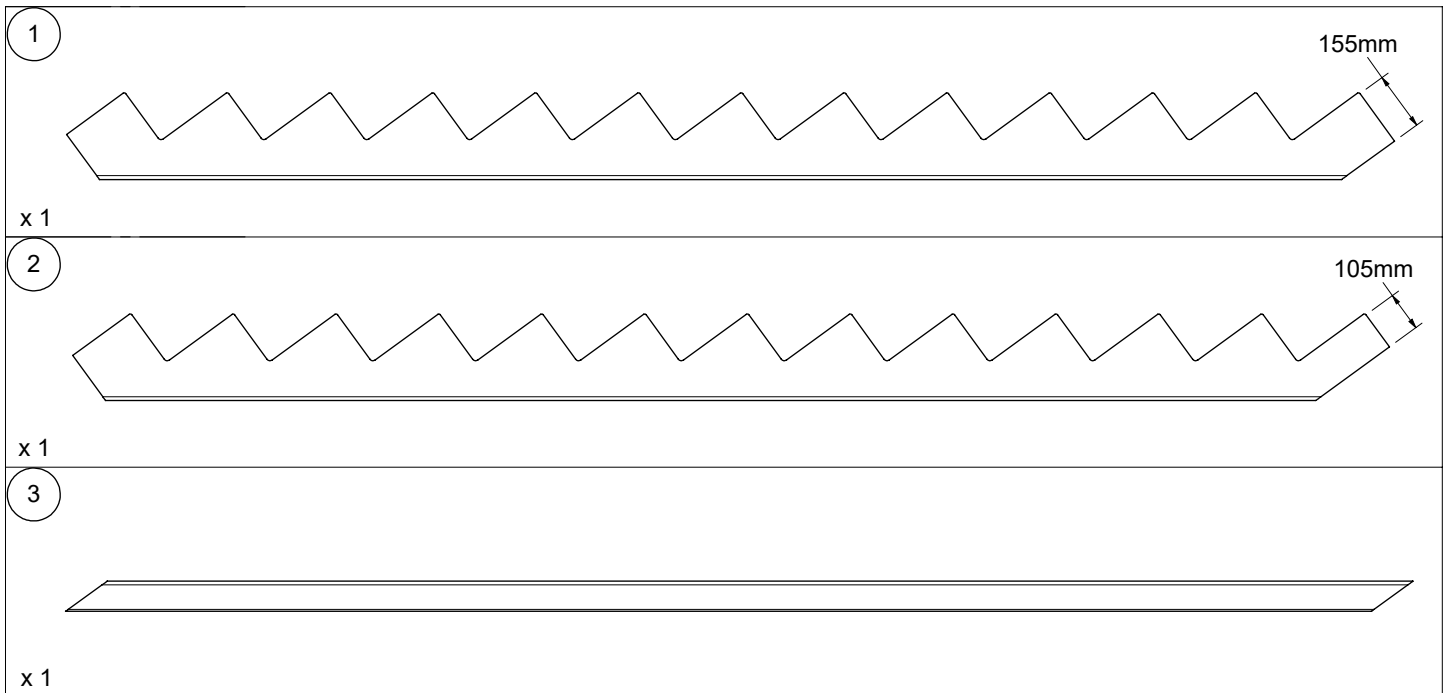

LYON

Installation instruction
Montageanleitung
Instruction de montage

Y: 220mm			
N [st /p]	Z [mm]	X [mm]	
		B: 650mm	B: 750mm
11	2420	1810	1810
12	2640	1970	1970
13	2860	2130	2130

2

1122mm

4

1158mm

2

5

2 x
 \varnothing 4mm
 ∇ 70mm

2 x
 \varnothing 4mm
 ∇ 70mm