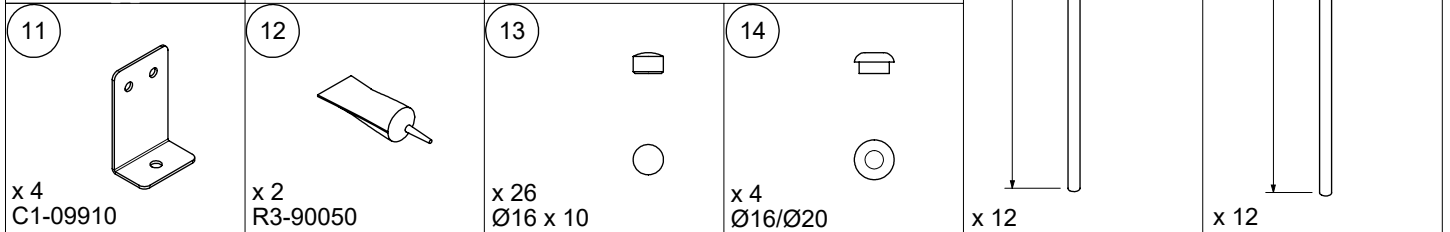

LYON

Installation instruction
Montageanleitung
Instruction de montage

Y: 220mm			
N [st /p]	Z [mm]	X [mm]	
		B: 650mm	B: 750mm
11	2420	1810	1810
12	2640	1970	1970
13	2860	2130	2130

2

1122mm

4

1158mm

2

5

2 x
 \varnothing 4mm
 ∇ 70mm

2 x
 \varnothing 4mm
 ∇ 70mm