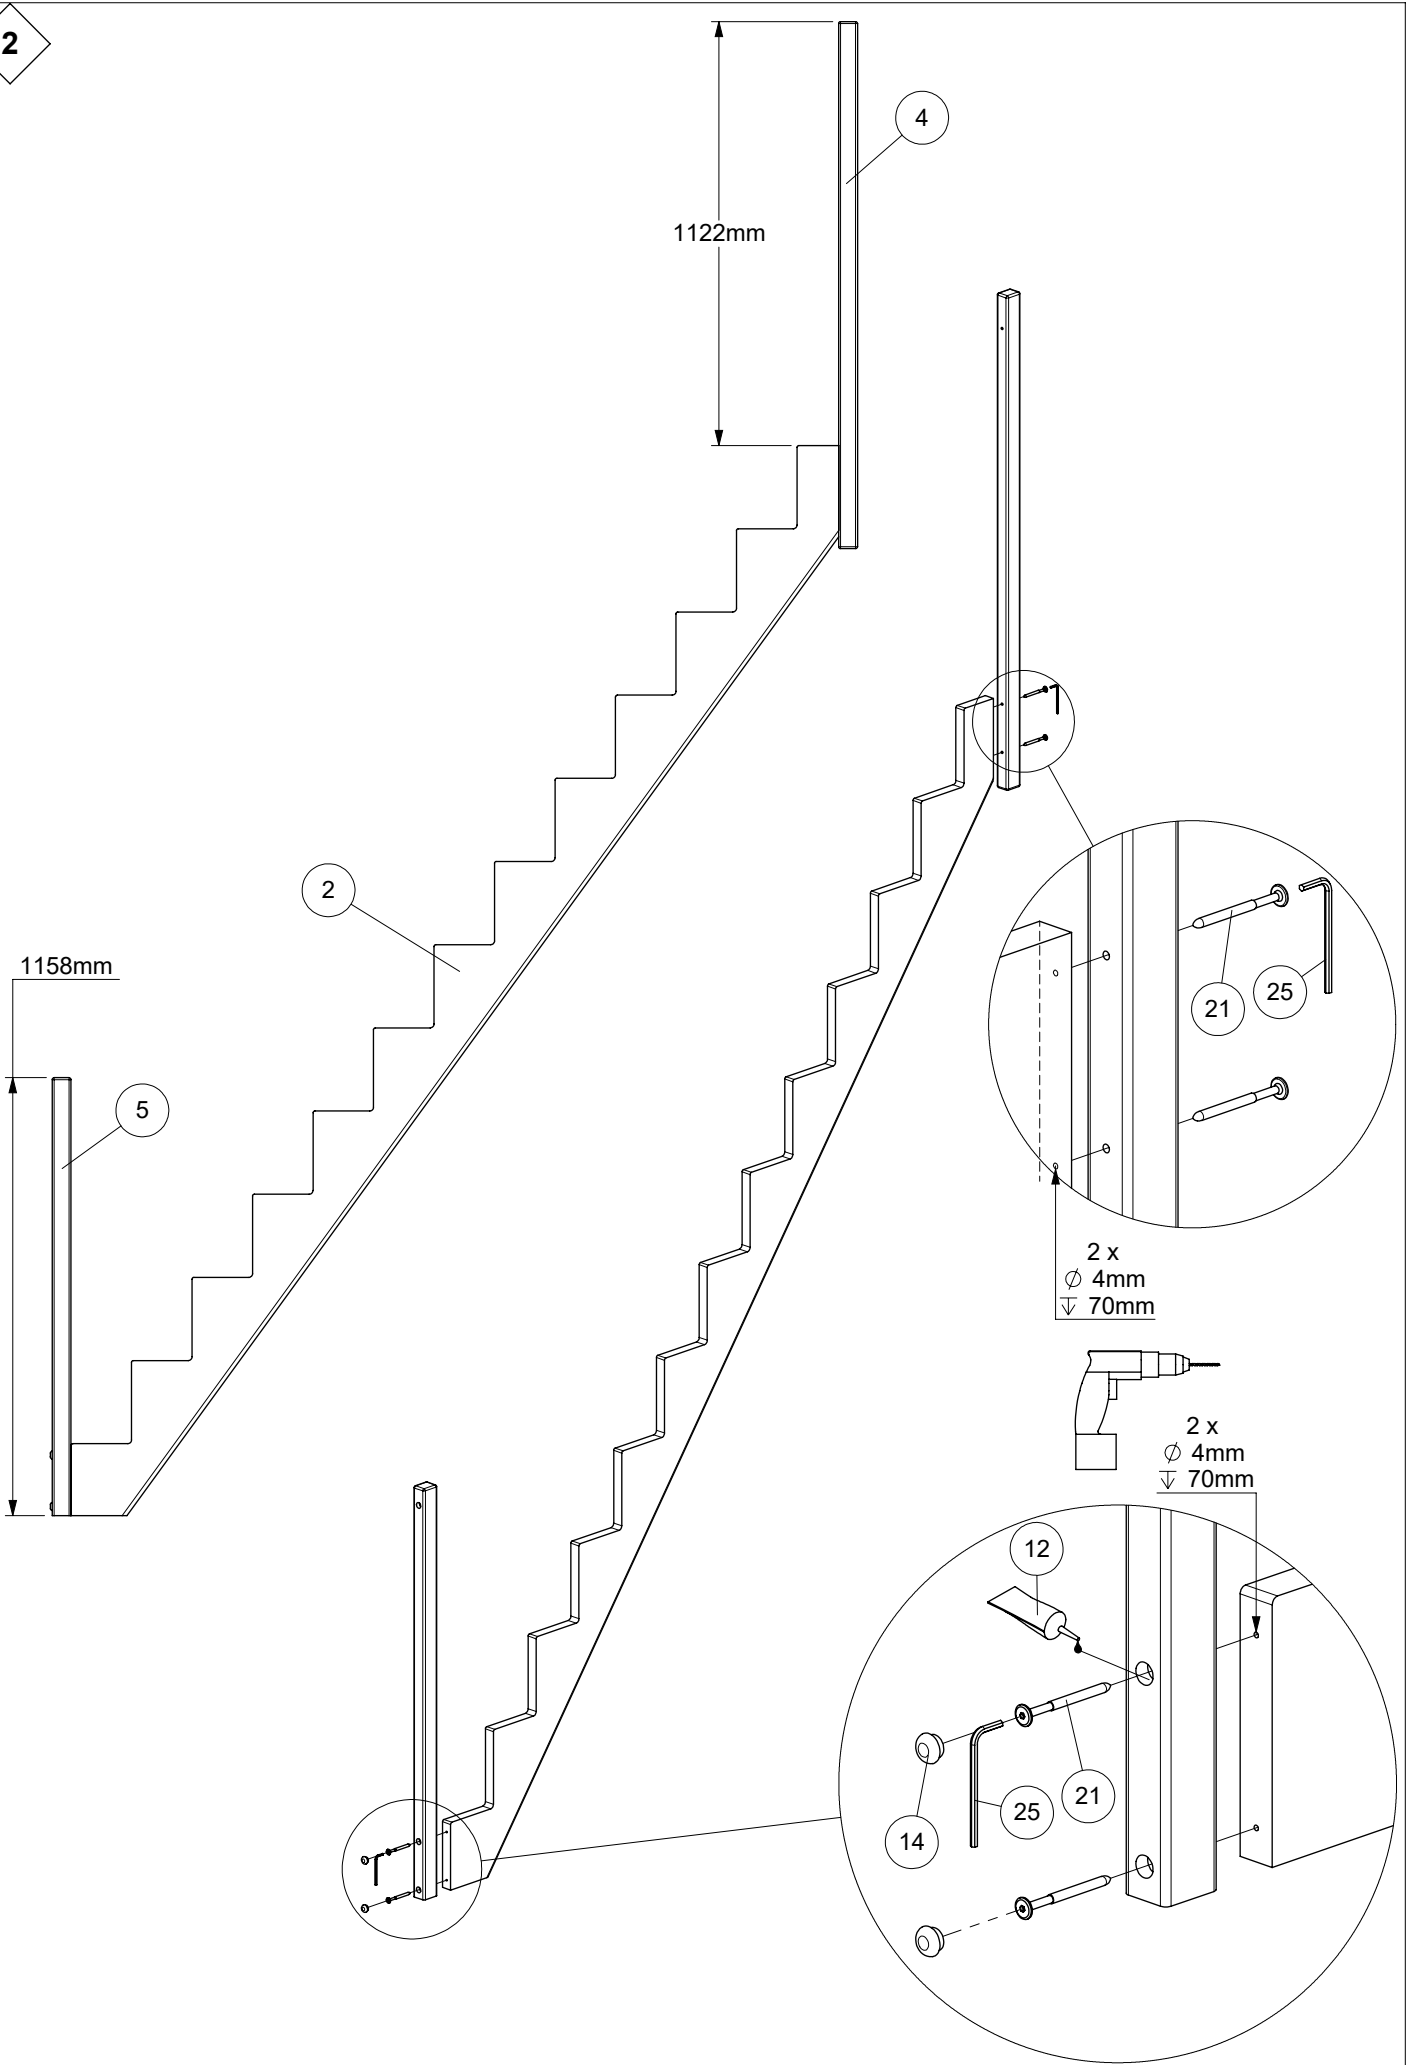

LYON

Installation instruction
Montageanleitung
Instruction de montage

Y: 220mm			
N [st /p]	Z [mm]	X [mm]	
		B: 650mm	B: 750mm
11	2420	1810	1810
12	2640	1970	1970
13	2860	2130	2130

2

1122mm

4

1158mm

2

5

2 x
 \varnothing 4mm
 ∇ 70mm

2 x
 \varnothing 4mm
 ∇ 70mm