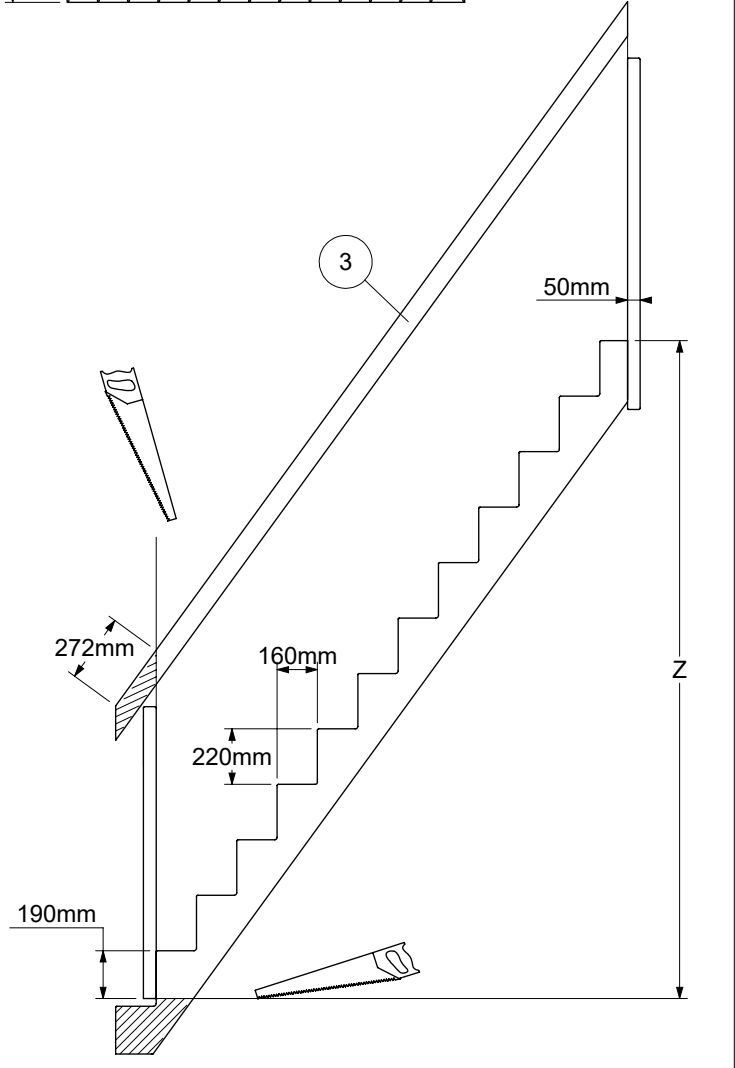

LYON

Installation instruction
Montageanleitung
Instruction de montage

Y: 220mm			
N [st /p]	Z [mm]	X [mm]	
		B: 650mm	B: 750mm
11	2420	1810	1810
12	2640	1970	1970
13	2860	2130	2130

2

1122mm

4

1158mm

2

5

2 x
 \varnothing 4mm
 ∇ 70mm

2 x
 \varnothing 4mm
 ∇ 70mm