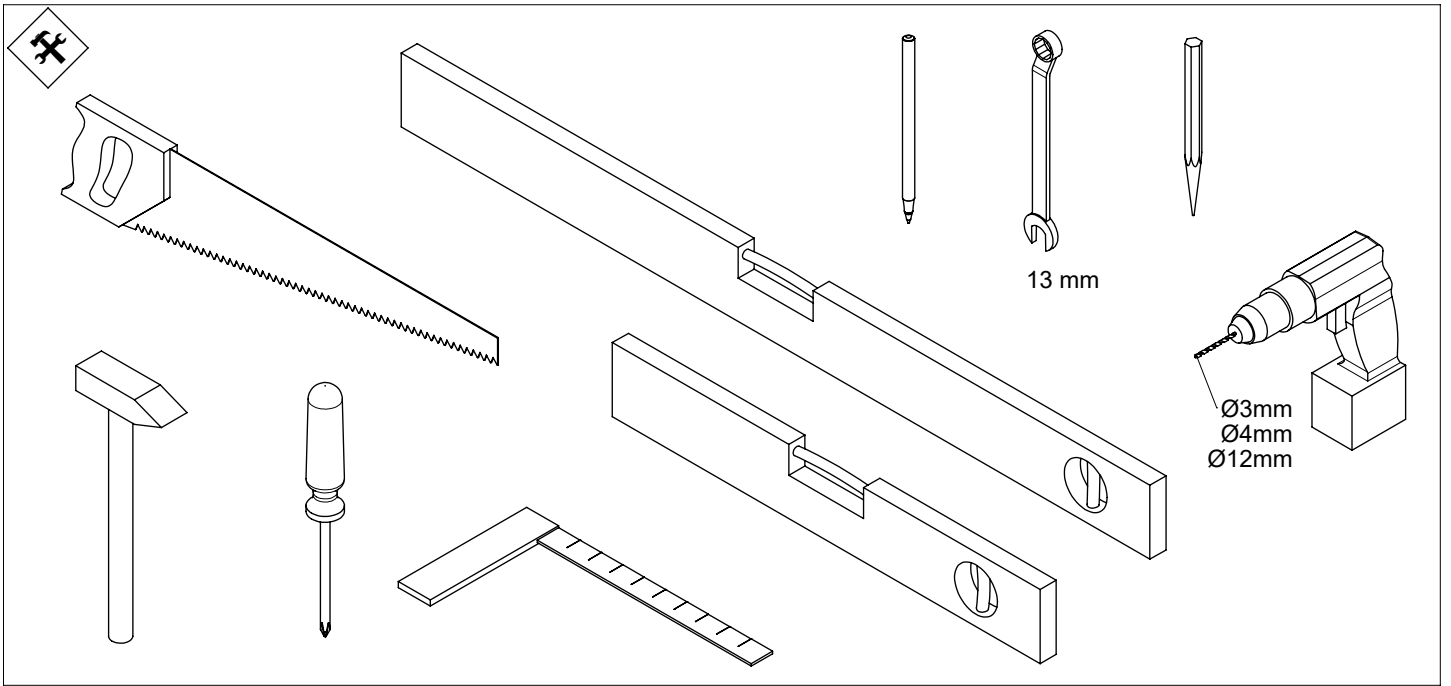

LYON

Installation instruction
Montageanleitung
Instruction de montage

Y: 220mm			
N [st /p]	Z [mm]	X [mm]	
		B: 650mm	B: 750mm
11	2420	1810	1810
12	2640	1970	1970
13	2860	2130	2130

2

1122mm

4

1158mm

2

5

2 x
 \varnothing 4mm
 ∇ 70mm

2 x
 \varnothing 4mm
 ∇ 70mm