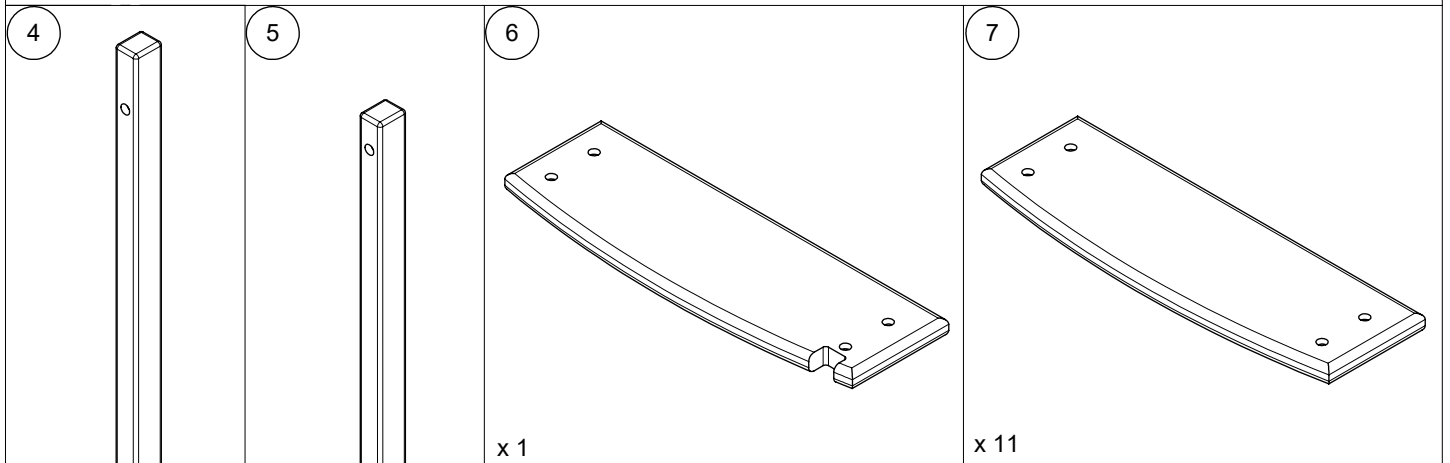

LYON

Installation instruction
Montageanleitung
Instruction de montage

Y: 220mm			
N [st /p]	Z [mm]	X [mm]	
		B: 650mm	B: 750mm
11	2420	1810	1810
12	2640	1970	1970
13	2860	2130	2130

2

1122mm

4

1158mm

2

5

2 x
 \varnothing 4mm
 ∇ 70mm

2 x
 \varnothing 4mm
 ∇ 70mm