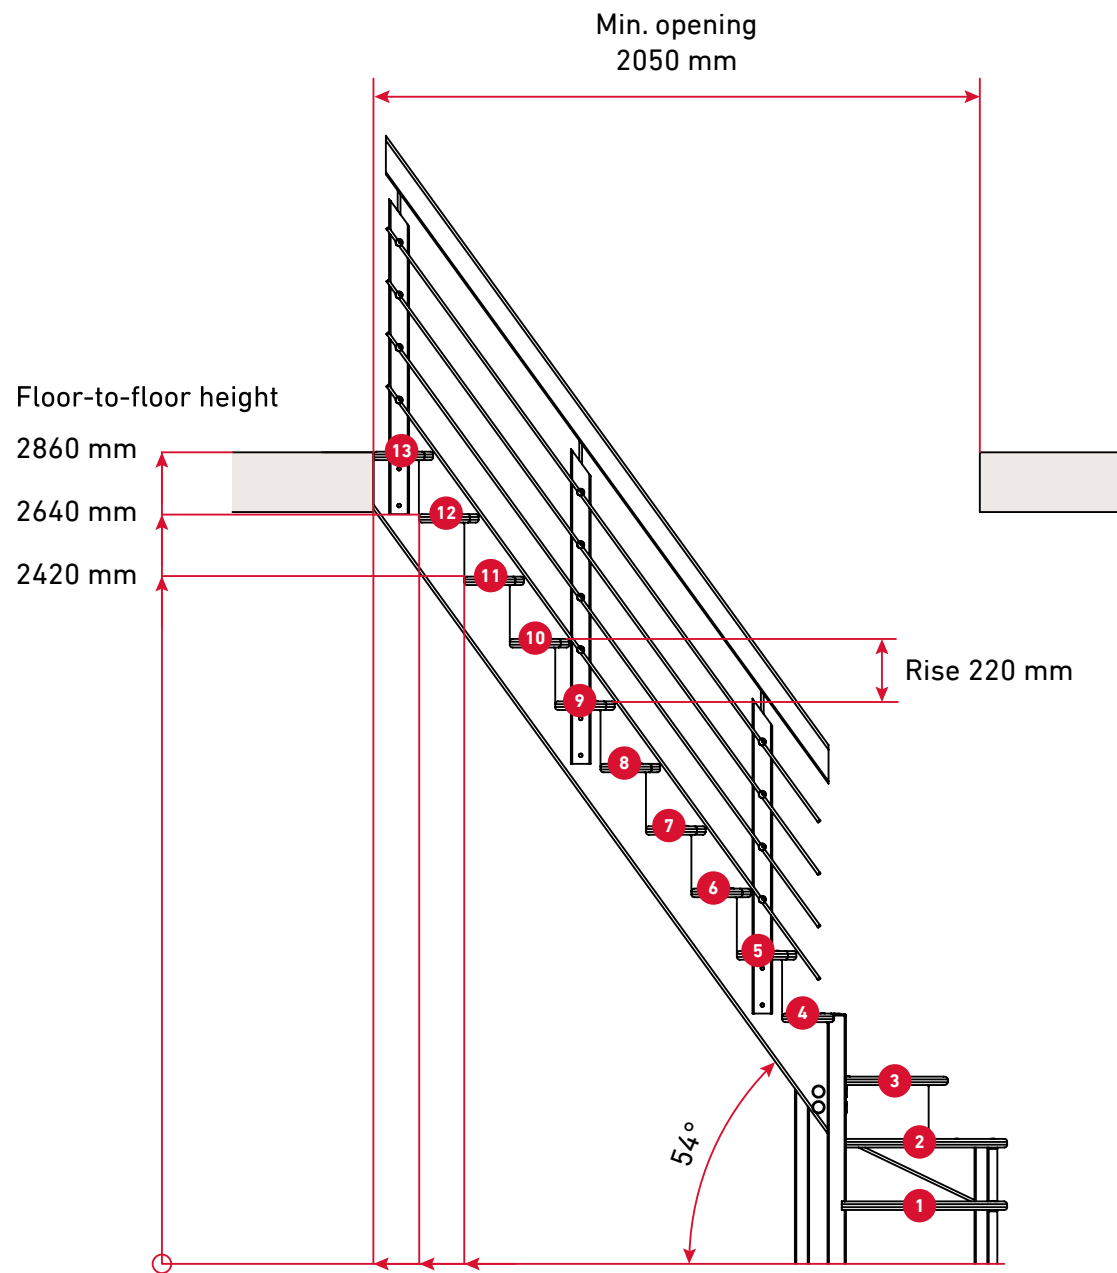

DIMENSIONS

LYON (1/4 TURN)

Landing space
(No. of rises)

- B: 650 mm / B: 750 mm
- 2233mm / 2333 mm (13)
- 2073 mm / 2173 mm (12)
- 1913 mm / 2013 mm (11)